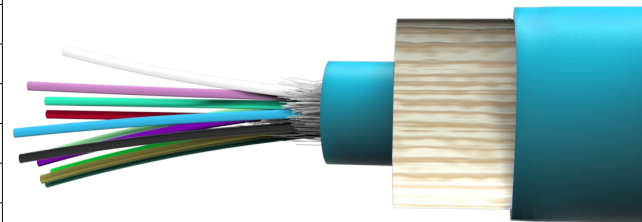

Compliances

- NFPAC262 for Plenum UL1666
- ICEA-S-83-596 UL Listed

Specifications

Product Type	Standard Fiber Optic Cable
Fiber Category	Single-mode OS2 / 62.5µm Multimode OM1 / 50µm Multimode OM3 / OM4 / OM5
Fiber Count	1F to 288F
Cable Type	Ribbon / Tight Buffer / Simplex 1 Fiber / Round Duplex 2 Fiber / Duplex 2 Fiber / Micro 250µm
Cable Rating	Indoor Non-Armored (Plenum/Riser)
Color	Blue / Orange / Green / Brown / Slate / White / Red / Black / Yellow / Violet / Rose / Aqua / Lime Green

Nominal Optical Diameter Chart

Cable Type	Fiber Count	Cable Diameter
Simplex	1	3.0mm
Simplex Zipcord	1	1.6mm
Simplex Zipcord	1	2.0mm
Simplex Zipcord	1	3.0mm
Duplex Zipcord	2	1.6mm
Duplex Zipcord	2	2.0mm
Duplex Zipcord	2	3.0mm
Round Duplex	2	3.0mm
Ribbon	4-8	2.35mm x 4.75mm
Ribbon	12	2.35mm x 4.75mm
Tight Buffer	2	4.4mm (Distribution)
Tight Buffer	4	4.4mm
Tight Buffer	6	4.8mm
Tight Buffer	8	5.8mm
Tight Buffer	12	5.8mm
Tight Buffer	24	7.8mm
Tight Buffer	36	15.4mm
Tight Buffer	48	15.4mm
Tight Buffer	72	20.0mm
Tight Buffer	96	22.9mm
Tight Buffer	144	25.1mm

Cable Type	Fiber Count	Cable Diameter
Micro 250µm	2-12	3.0mm
Micro 250µm (3mm sub)	24	8.2mm
Micro 250µm (3mm sub)	48	8.6mm
Micro 250µm (3mm sub)	72	10.5mm
Micro 250µm (3mm sub)	96	13.0mm
Micro 250µm (2mm sub)	144	10.6mm
Micro 250µm	288	14.3mm

To order or for more info, please contact our sales team:

Call: +1 (941) 244-0935

Email: Sales@dmsimfg.com