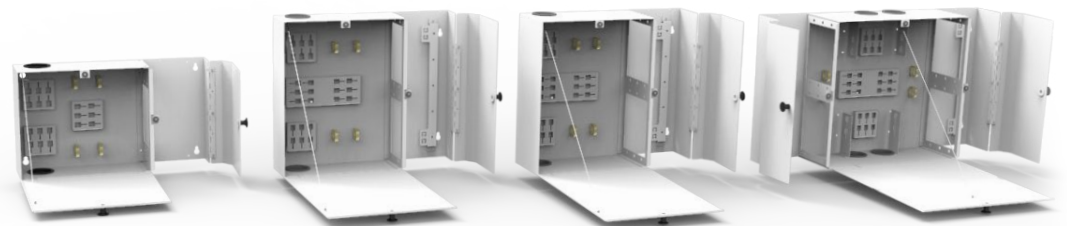

PRODUCT INFORMATION

Wall Mount Enclosure

OMNIA-RA

COVERED BY U.S. PATENT NO. 10,191,238

OMNIA-RA Wall mount enclosures are available in 2, 4, 6 and 12-panel capacity options. All enclosures are highly customizable including customer branding and labeling. Enclosures are available in Classic, PRM, and LGX compatible. The standard stocked family is Classic.

Ordering Information

Part #	Connectivity Type	Panel Capacity	Description
WM02PC-RA	Classic	2	OMNIA-RA Series Wall Mount, Classic, 2 panel capacity, double door, no lock, White
WM04PC-RA	Classic	4	OMNIA-RA Series Wall Mount, Classic, 4 panel capacity, double door, no lock, White
WM06PC-RA	Classic	6	OMNIA-RA Series Wall Mount, Classic, 6 panel capacity, double door, no lock, White
WM12PC-RA	Classic	12	OMNIA-RA Series Wall Mount, Classic, 12 panel capacity, triple door (left, right and center), no lock, White
WM02PX-RA	LGX Compatible	2	OMNIA-RA Series Wall Mount, LGX Compatible, 2 panel capacity, double door, no lock, White
WM04PX-RA	LGX Compatible	4	OMNIA-RA Series Wall Mount, LGX Compatible, 4 panel capacity, double door, no lock, White
WM06PX-RA	LGX Compatible	6	OMNIA-RA Series Wall Mount, LGX Compatible, 6 panel capacity, double door, no lock, White
WM12PX-RA	LGX Compatible	12	OMNIA-RA Series Wall Mount, LGX Compatible, 12 panel capacity, triple door (left, right and center), no lock, White
WM02PP-RA	PRM	2	OMNIA-RA Series Wall Mount, PRM, 2 panel capacity, double door, no lock, White
WM04PP-RA	PRM	4	OMNIA-RA Series Wall Mount, PRM, 4 panel capacity, double door, no lock, White
WM06PP-RA	PRM	6	OMNIA-RA Series Wall Mount, PRM, 6 panel capacity, double door, no lock, White
WM12PP-RA	PRM	12	OMNIA-RA Series Wall Mount, PRM, 12 panel capacity, triple door (left, right and center), no lock, White