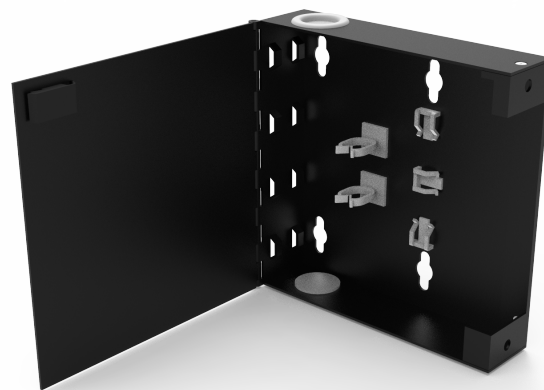

PRODUCT INFORMATION OMNIA® Slim Wall Mount

OMNIA® slim wall mount enclosures are reduced size single panel capacity enclosures. All enclosures are highly customizable including customer branding and labeling. The standard stocked family is Classic. Also available in PRM and LGX compatible.

Product Specifications

Product Type	OMNIA® Slim Wall Mount
Connectivity Type	Classic / LGX Compatible / PRM
Panel Capacity	1
Color	Black

Product Specifications

Part Number	Connectivity Type	Panel Capacity	Description
SWM01PC	Classic	1	OMNIA® Slim Wall Mount, Classic, Single panel capacity with reduced size, single door, no lock
SWM01PX	LGX Compatible	1	OMNIA® Slim Wall Mount, LGX Compatible, Single panel capacity with reduced size, single door, no lock
SWM01PP	PRM	1	OMNIA® Slim Wall Mount, PRM, Single panel capacity with reduced size, single door, no lock