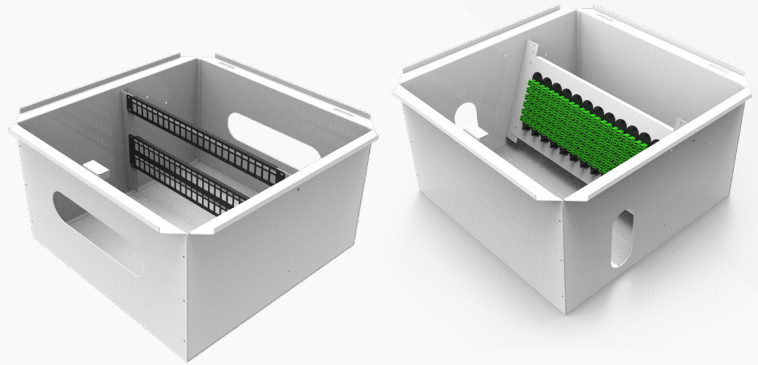

ZONE DISTRIBUTION BOX

Zone distribution boxes are available for both floor and ceiling fiber and copper applications. All zone boxes are highly customizable and fully compatible with IllumiCore® panels and modules including but not limited to Classic, PRM, and LGX.

FEATURES

- Customizable length, width, and height are tailored to meet your dimensional requirements
- Custom hole placement is available for optimal trunk and patch cable routing
- Lids can be hinged or removable, both with optional lock and latching features
- Bulkheads are adjustable to ensure proper bend radius routing
- Bulkheads can be built to accept Classic, PRM, and LGX compatible products
- Internal 19" mounting is available for copper patch panels
- Strain relief brackets and raised presses can be strategically installed inside of the zone boxes
- OMNIA pre-terminated trunk cables simply slide and lock into OMNIA compatible brackets without the use of a tool, eliminating the need for cable ties.
- Made of Aluminum

SPECIFICATIONS

Product Type	Zone Distribution Box
Zone Type	Floor / Ceiling
Height	8" / 10" / 12" / Custom
Fiber or Copper Capacity	24F / 48F / 72F / 96F / 144F / 288F / Custom
Lid Type	Removable / Hinge
Lock Type	With Lock / No Lock
Finish	Brushed Aluminum / Powdered Coat / White Paint