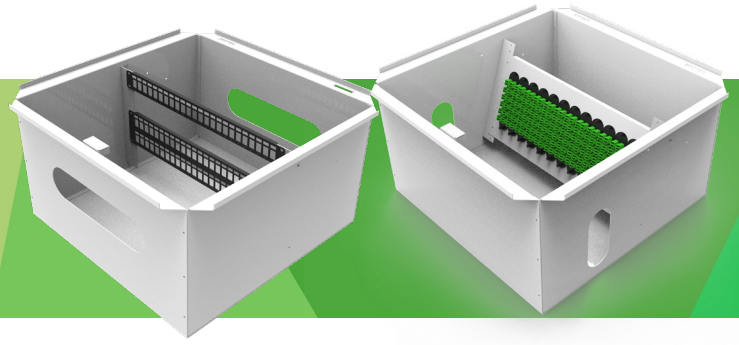

# Zone Distribution Box Floor | Ceiling

Zone distribution boxes are available for both floor and ceiling fiber and copper applications. All zone boxes are highly customizable and fully compatible with IllumiCore® panels and modules including but not limited to Classic, PRM, and LGX.

## FEATURES AND BENEFITS

- Customizable length, width, and height are tailored to meet your dimensional requirements
- Custom hole placement is available for optimal trunk and patch cable routing
- Lids can be hinged or removable, both with optional lock and latching features
- Bulkheads are adjustable to ensure proper bend radius routing
- Bulkheads can be built to accept Classic, PRM, and LGX compatible products
- Internal 19" mounting is available for copper patch panels
- Strain relief brackets and raised presses can be strategically installed inside of the zone boxes
- OMNIA pre-terminated trunk cables simply slide and lock into OMNIA compatible brackets without the use of a tool, eliminating the need for cable ties.
- Made of Aluminum

## Zone Distribution Box, ORDERING INFORMATION

(X)	Replace (X) with Zone Type
F	Floor
C	Ceiling
(AA)	Replace (AA) with Height / Depth
08	8"
10	10"
12	12"
CUS	Custom

(BBB)	Replace (BBB) with Fiber or Copper Capacity
024	24 Fiber
048	48 Fiber
072	72 Fiber
096	96 Fiber
144	144 Fiber
288	288 Fiber
CUS	Custom