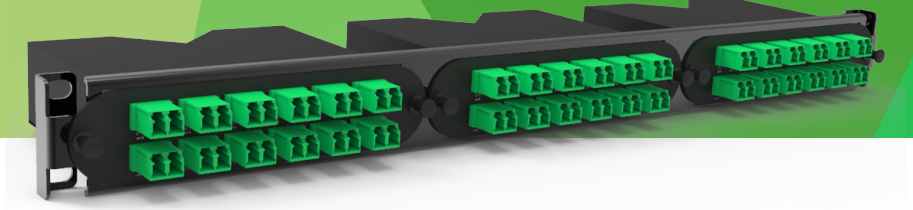

CLASSIC CONNECTIVITY

Fixed Rack Mount

--
Classic

Classic Fixed Rack Mount, ORDERING INFORMATION

Part #	Description
FRMPC-3P	19" Fixed Rack Mount Panel, Classic, holds 3 panels/modules mounts directly to front of rack, 1RU
FRMPC-6P	19" Fixed Rack Mount Panel, Classic, holds 6 panels/modules mounts directly to front of rack, 2RU